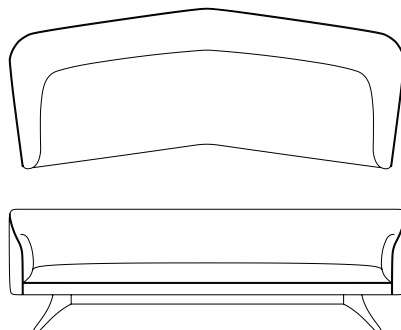

Fifth Avenue Wide Angle Sofa

Model - 506 WA | Designed 1955

Species | American Walnut

Finish | Natural or Ebony

C.O.M. | 16 yds

Width | 96 in 244 cm

Depth | 39 in 99 cm

Height | 30 in 76 cm

Seat Height | 17 in 43 cm